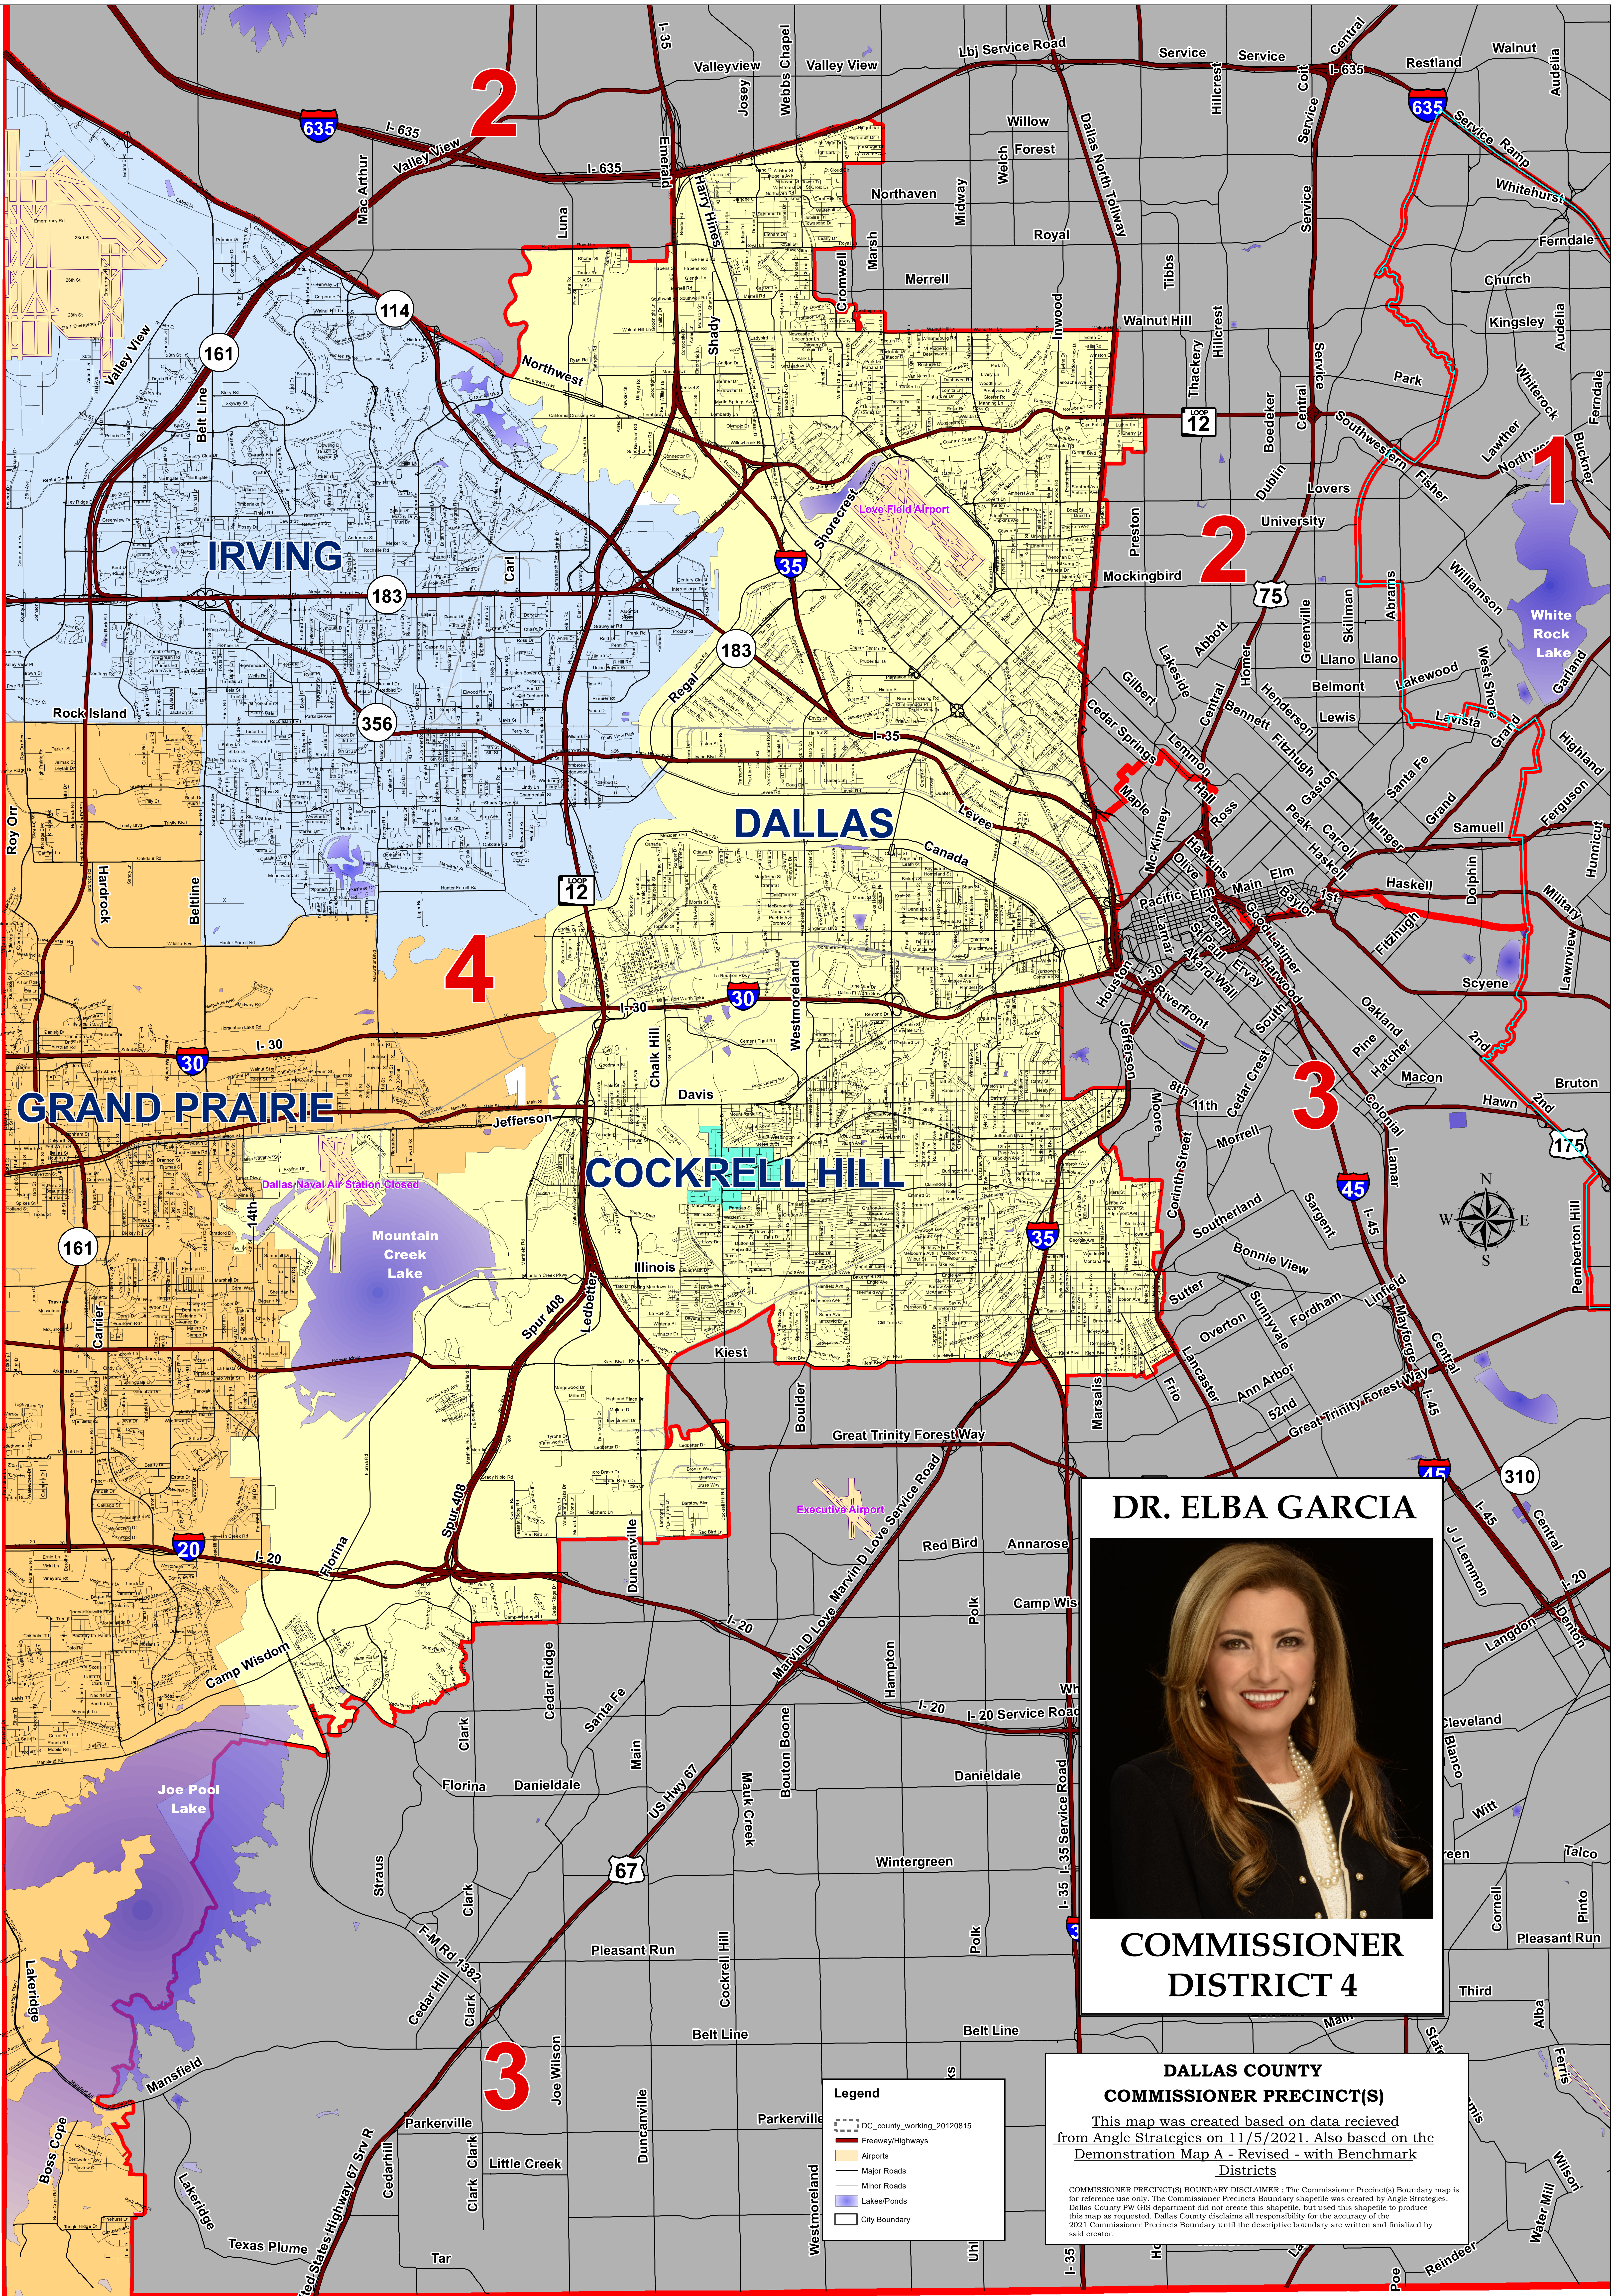

TARRANT COUNTY

ELLIS COUNTY

**DR. ELBA GARCIA**

**COMMISSIONER DISTRICT 4**

**DALLAS COUNTY COMMISSIONER PRECINCT(S)**

This map was created based on data received from Angle Strategies on 11/5/2021. Also based on the Demonstration Map A - Revised - with Benchmark Districts

COMMISSIONER PRECINCT(S) BOUNDARY DISCLAIMER: The Commissioner Precinct(s) Boundary map is for reference use only. The Commissioner Precincts Boundary shapefile was created by Angle Strategies. Dallas County PW GIS department did not create this shapefile, but used this shapefile to produce this map as requested. Dallas County disclaims all responsibility for the accuracy of the 2021 Commissioner Precincts Boundary until the descriptive boundary are written and finalized by said creator.