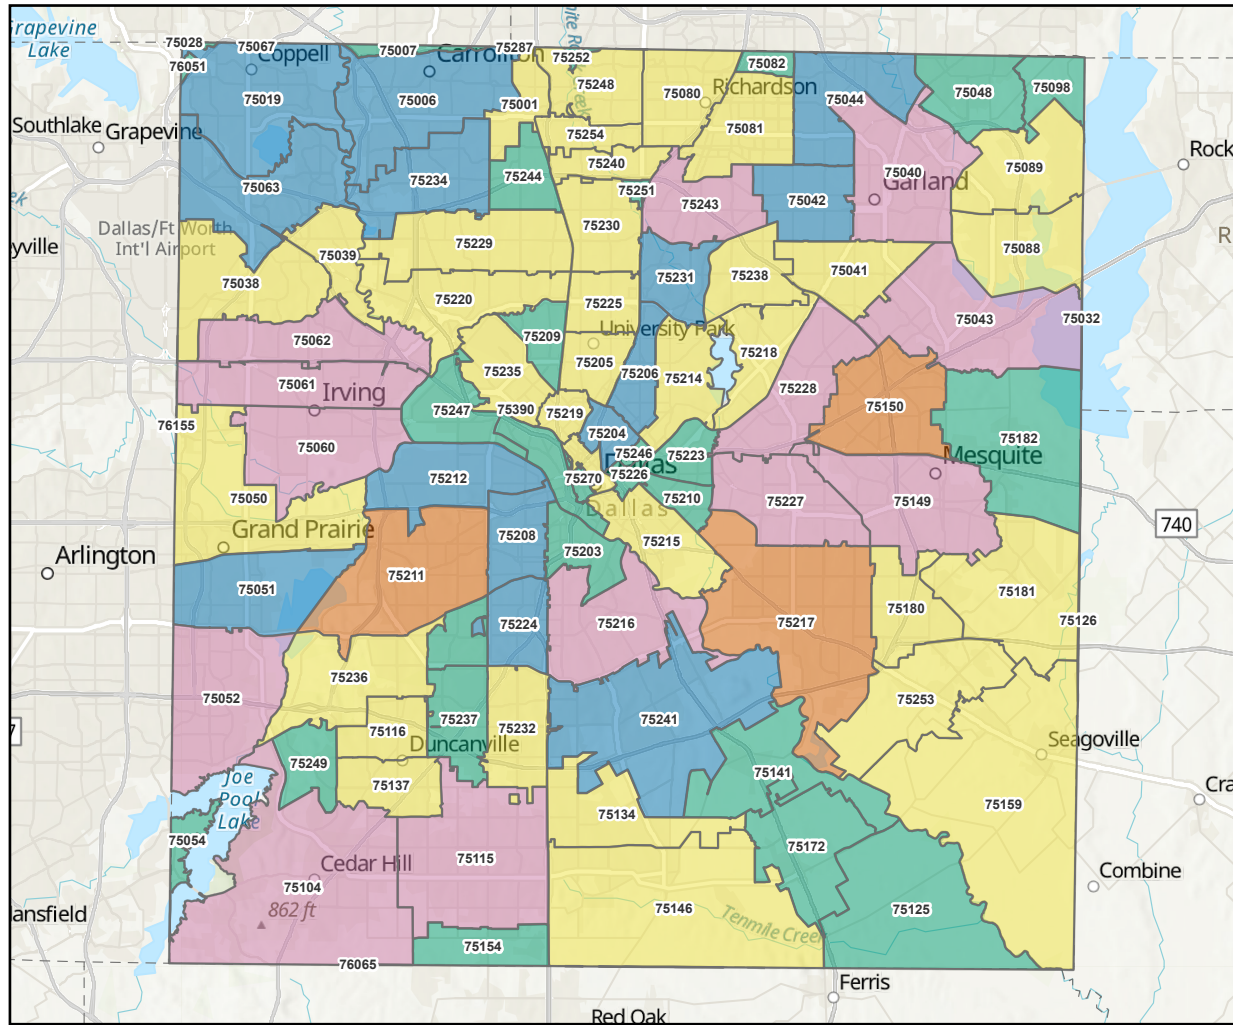

# COVID-19 Cases over Zip Codes as of 01/25/2023

## Cumulative COVID Cases

Cases :

Total Cases: 729,480

<https://covid-analytics-pccinnovation.hub.arcgis.com/>

### NOTES:

- [1] Reporting lag may be present. Please see the Dallas County Health & Human Services website for latest information.
- [2] 30,485 cases not included on map due to partial address information.
- [3] All zip codes in Dallas county are present. Zip codes with no cases are labeled but not overlaid with legend color.