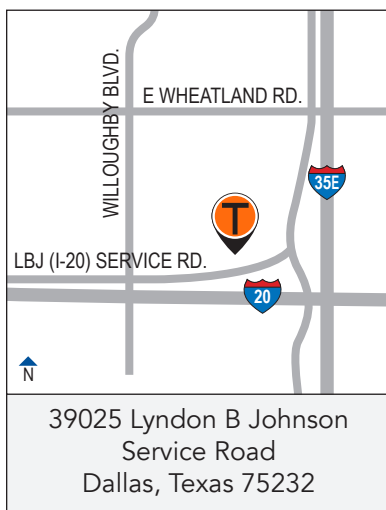

DALLAS

39025 Lyndon B Johnson
Service Road
Dallas, Texas 75232

Monday - Friday 8 a.m. - 5 p.m.
Closed Weekends

Lunes - Viernes 8 a.m. - 5 p.m.
Cerrado los fines de semana