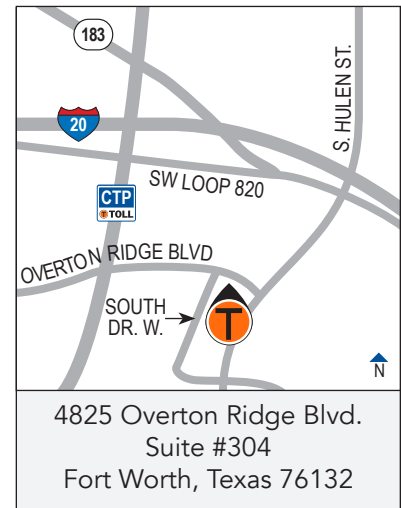

FORT WORTH

4825 Overton Ridge Blvd.
Suite #304
Fort Worth, Texas 76132

Monday - Friday 8 a.m. - 6 p.m.
Saturday 9 a.m. - 5:30 p.m.
Sunday: Closed

Lunes - Viernes 8 a.m. - 6 p.m.
Sábado 9 a.m. - 5:30 p.m.
Domingo: Cerrado