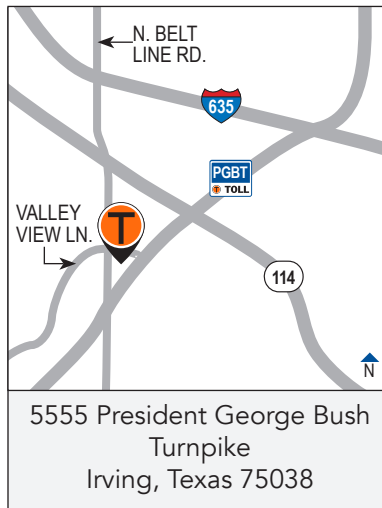

### IRVING

5555 President George Bush  
Turnpike  
Irving, Texas 75038

Monday - Friday 8 a.m. - 6 p.m.  
Saturday 9 a.m. - 5:30 p.m.  
Sunday: Closed

Lunes - Viernes 8 a.m. - 6 p.m.  
Sábado 9 a.m. - 5:30 p.m.  
Domingo: Cerrado