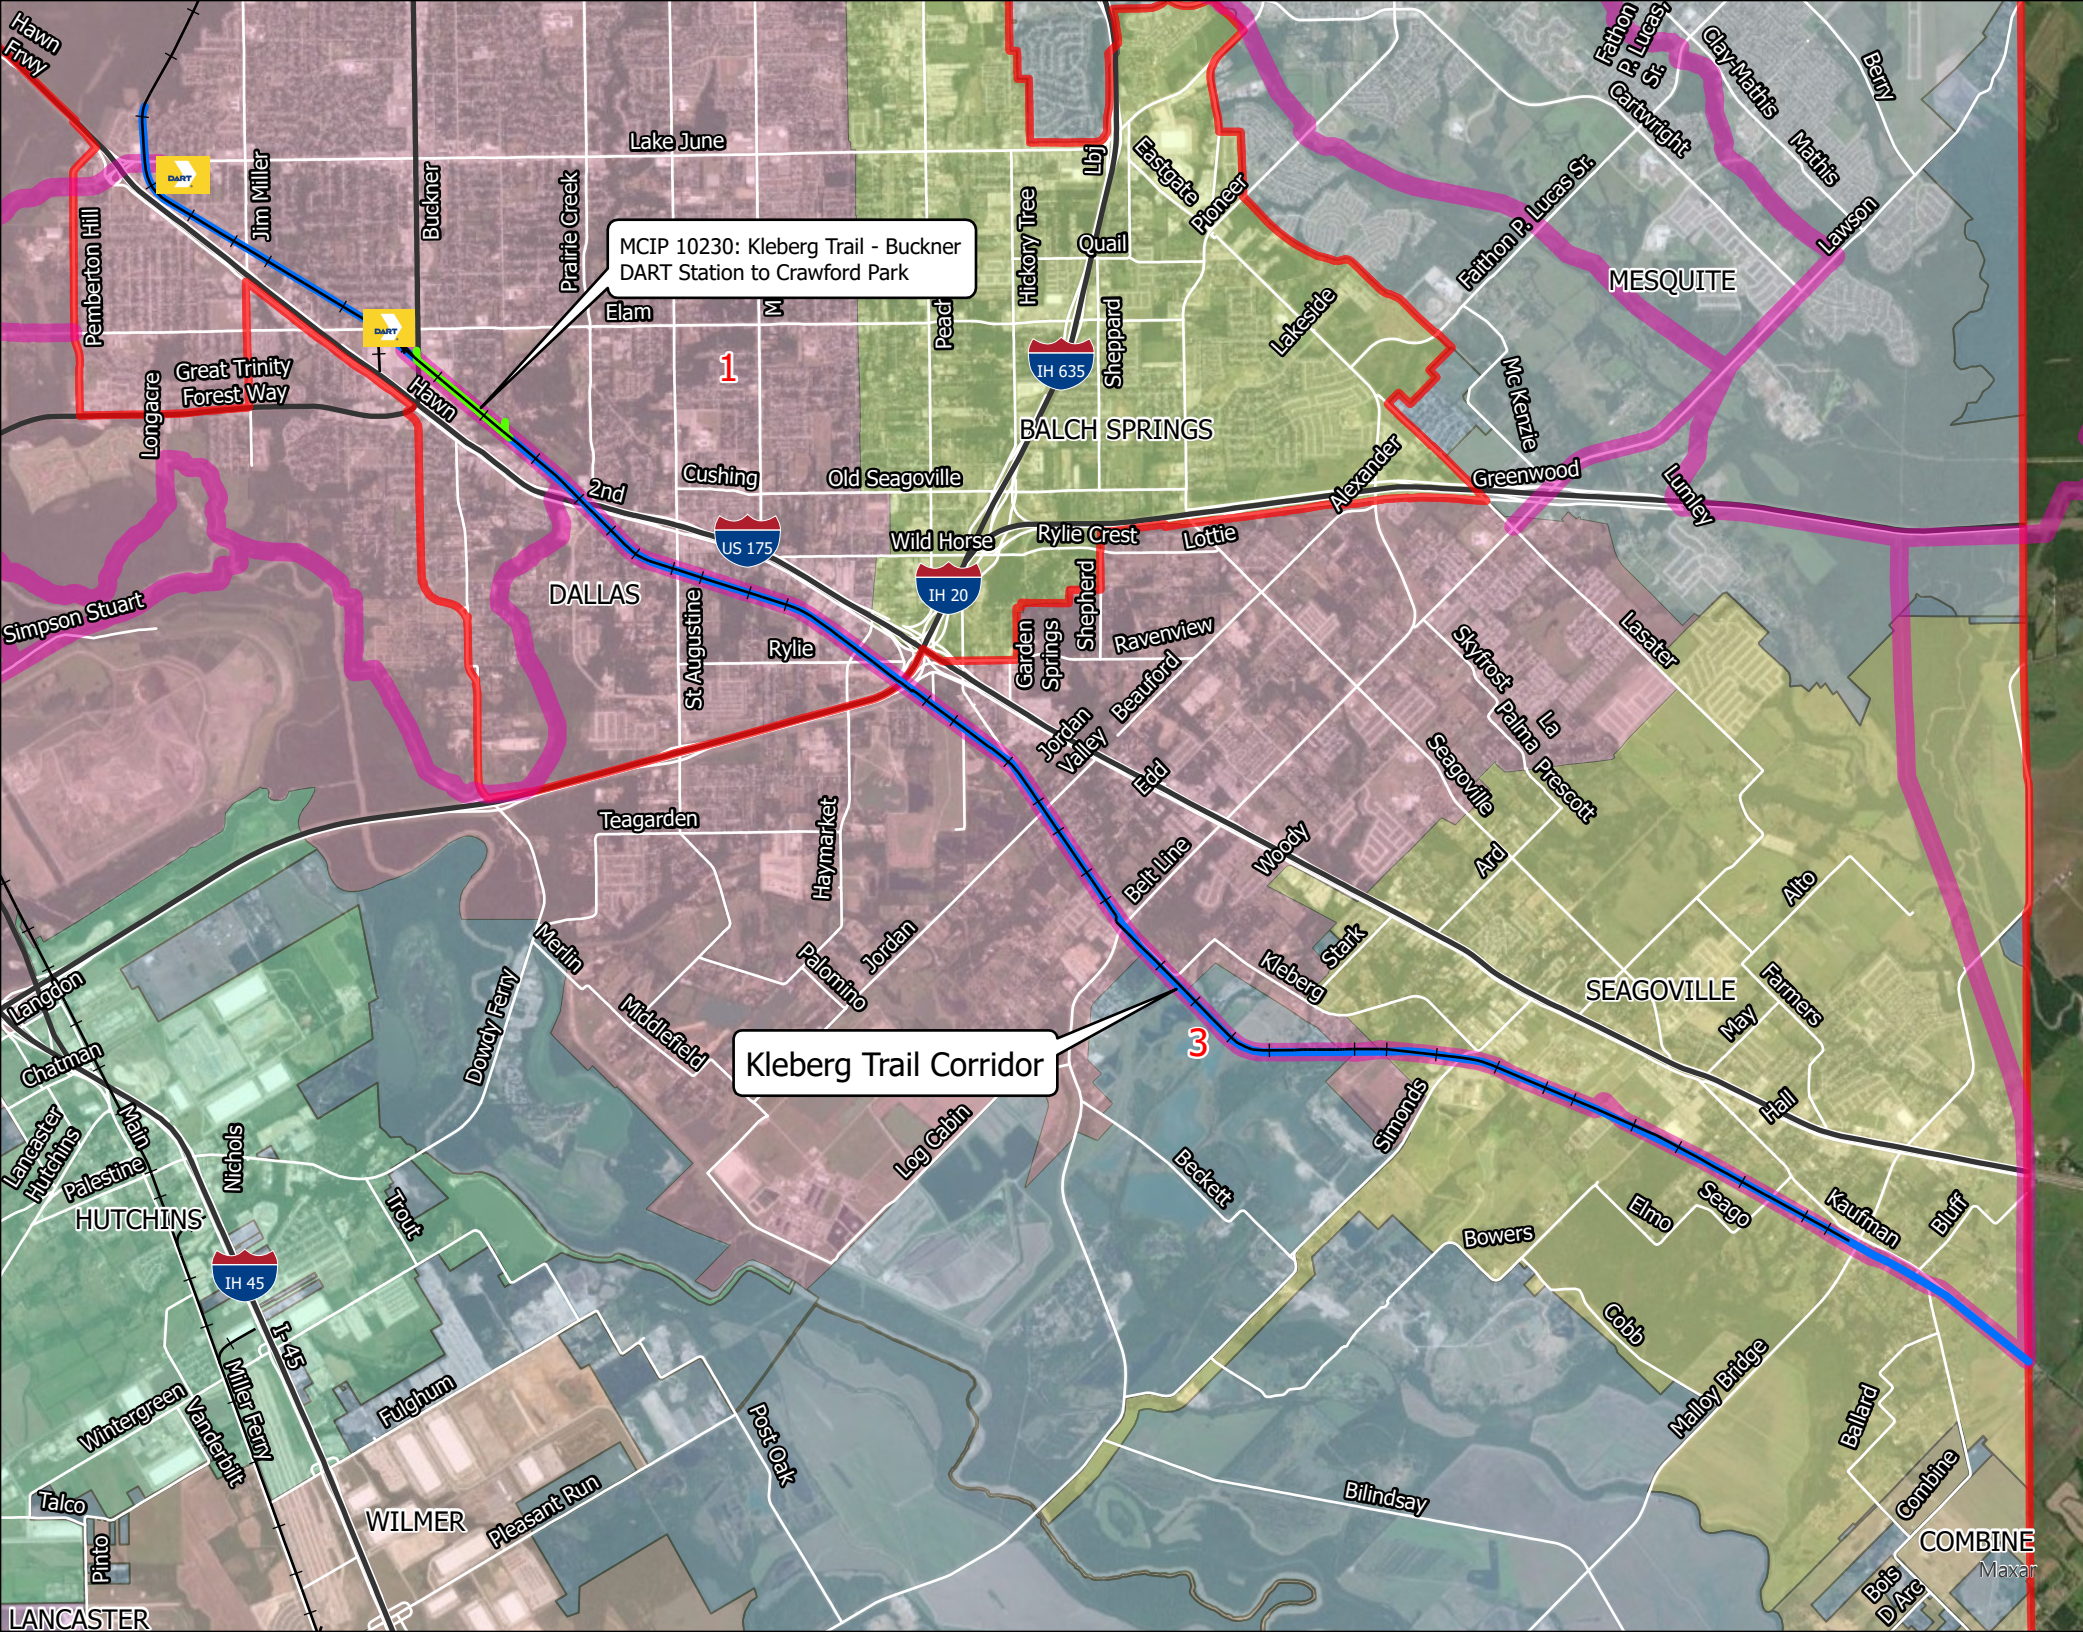

# Kleberg Trail Corridor Map

## Kleberg Trail

- Funded
- Planned
- Adopted 2045 Veloweb
- Commissioner Districts
- Freeway
- Main Roads
- Rail

MAP DISCLAIMER : This map is for reference use only. Data provided are derived from multiple sources with varying levels of accuracy. The Dallas County Transportation/GIS Division disclaims all responsibility for the accuracy or completeness of the data shown.  
Map Created: Public Works 1/28/22