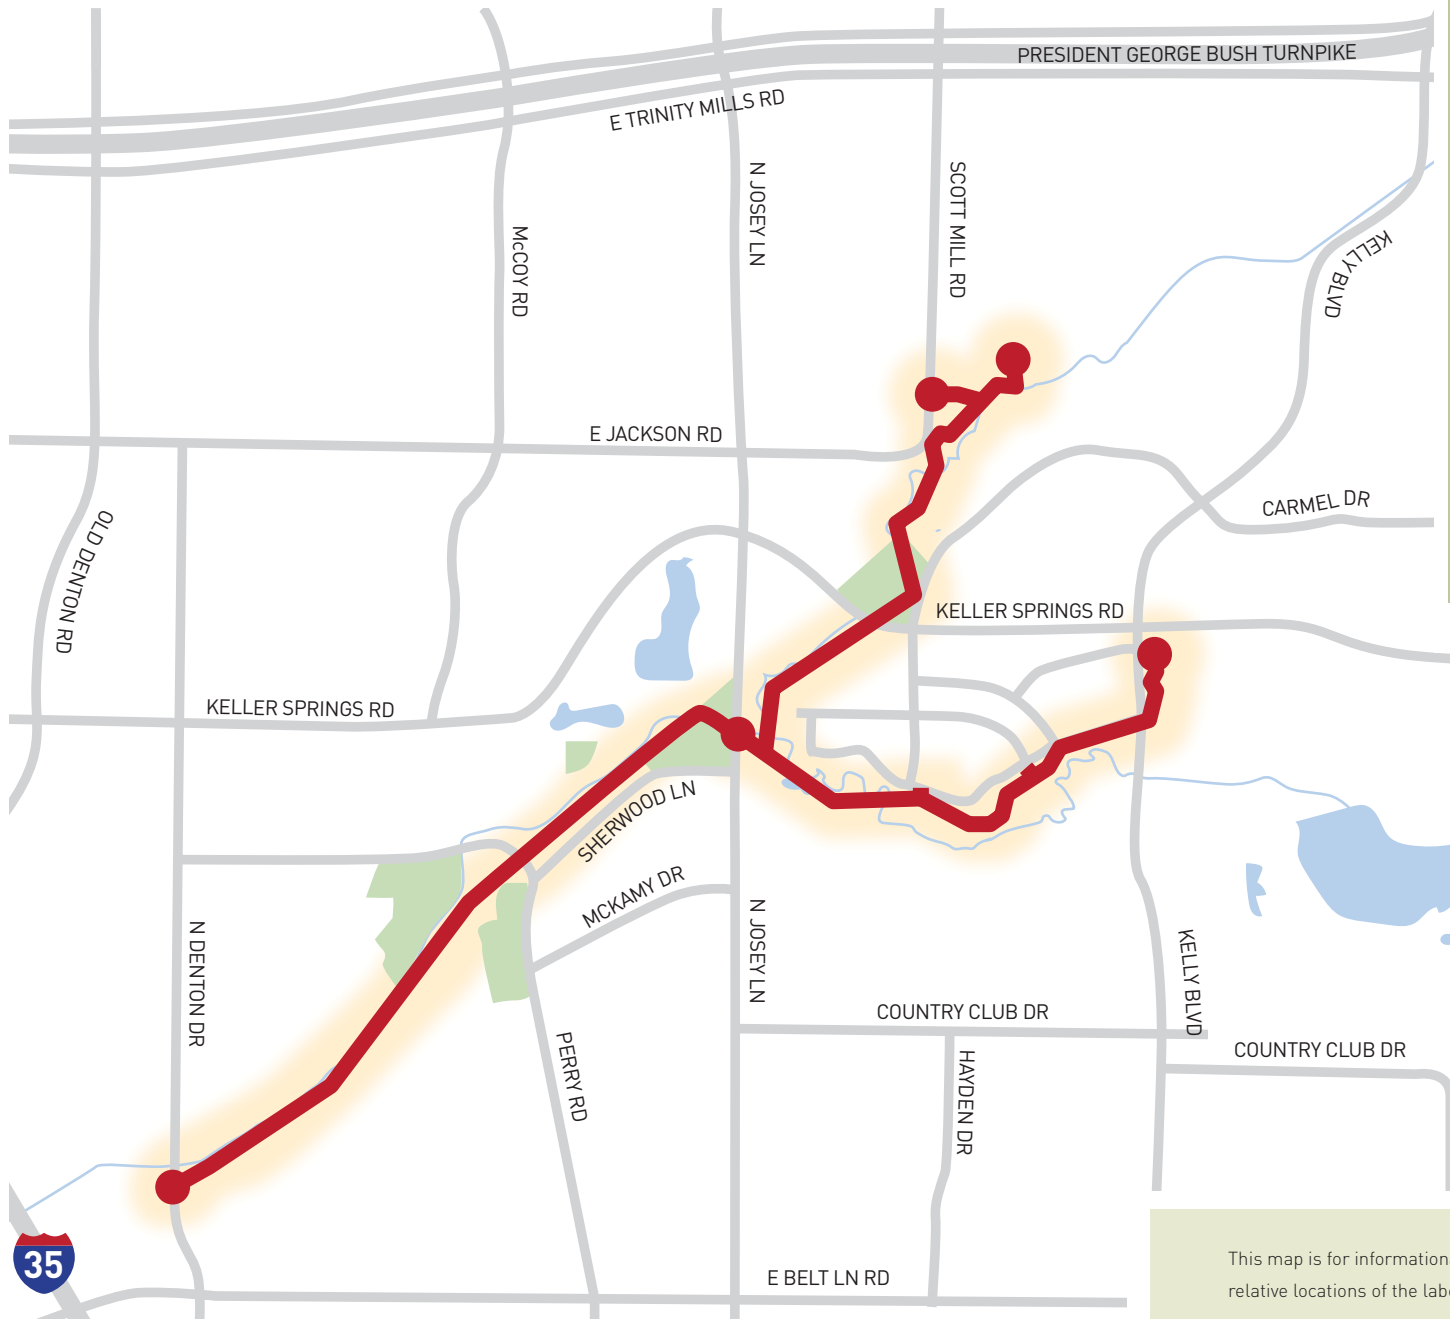

# Hutton Branch Trail

This map has been prepared courtesy of **VIRGINIA COOK, REALTORS.**

## CARROLLTON

General trail location shown in red above.

Carrollton's Hutton Branch Trail contains a total of 2.5 miles. The trail begins at Ward Steenson Park and ends on the edge of Downtown Carrollton near the City's DART station. The trail connects with various parks and neighborhoods, offers creek views, and runs through open meadows and along a railroad.

Scale: 1" = 0.3 Mile

This map is for informational purposes and only represents the approximate relative locations of the labeled features. This map was published in December 2013.