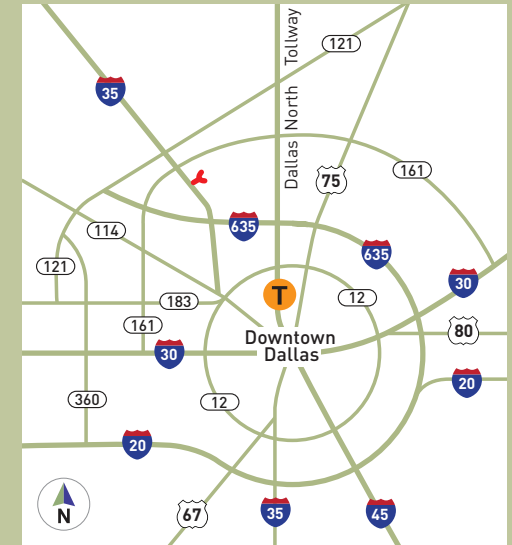

# Hutton Branch Trail

This map has been prepared courtesy of **VIRGINIA COOK, REALTORS.**

## CARROLLTON

General trail location shown in red above.

Carrollton's Hutton Branch Trail contains a total of 2.5 miles. The trail begins at Ward Steenson Park and ends on the edge of Downtown Carrollton near the City's DART station. The trail connects with various parks and neighborhoods, offers creek views, and runs through open meadows and along a railroad.

Scale: 1" = 0.3 Mile

This map is for informational purposes and only represents the approximate relative locations of the labeled features. This map was published in December 2013.